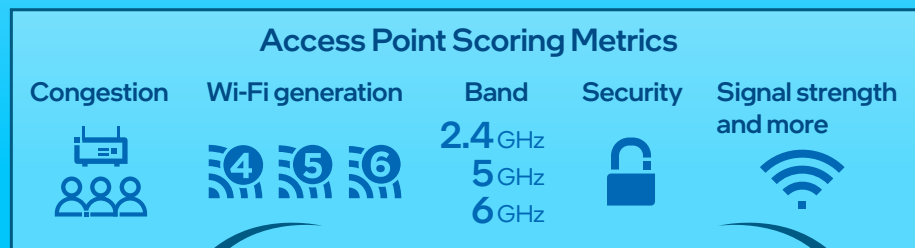

# Intel® Connectivity Performance Suite

It's like your PC has a Wi-Fi expert continuously optimizing performance

## Make the Best Wi-Fi Connection Automatically

Most Wi-Fi connections are based solely on distance & signal strength.

The app continuously scores available connections based on multiple key metrics.

The app dynamically keeps you connected to the best Wi-Fi access point and band.

## Prioritize the Data that Matters Most

The app prioritizes critical traffic to help ensure optimal experiences.

Data prioritization

Prioritization

Mode Selector

Boost the priority of the selected mode

Customize your application preferences

## Real-world Improvements During Network Contention

Up to **66%** lower latency<sup>1</sup>  
(for voice/video calls)

Up to **4x** better resolution<sup>2</sup>  
(on streaming video)

Up to **30%** faster speeds<sup>3</sup>  
(via best AP/band selection)