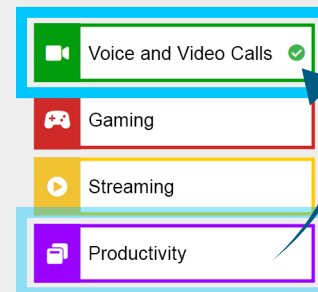

## Make the Best Wi-Fi Connection Automatically

Most Wi-Fi connections are based solely on distance & signal strength.

The app continuously scores available connections based on multiple key metrics.

The app dynamically keeps you connected to the best Wi-Fi access point and band.

## Prioritize the Data that Matters Most

The app prioritizes critical traffic to help ensure optimal experiences.

Data prioritization

Prioritization

Mode Selector

Boost the priority of the selected mode

Customize your application preferences

## Real-world Improvements During Network Contention

Up to **66%** lower latency<sup>1</sup>  
(for voice/video calls)

Up to **4x** better resolution<sup>2</sup>  
(on streaming video)

Up to **30%** faster speeds<sup>3</sup>  
(via best AP/band selection)